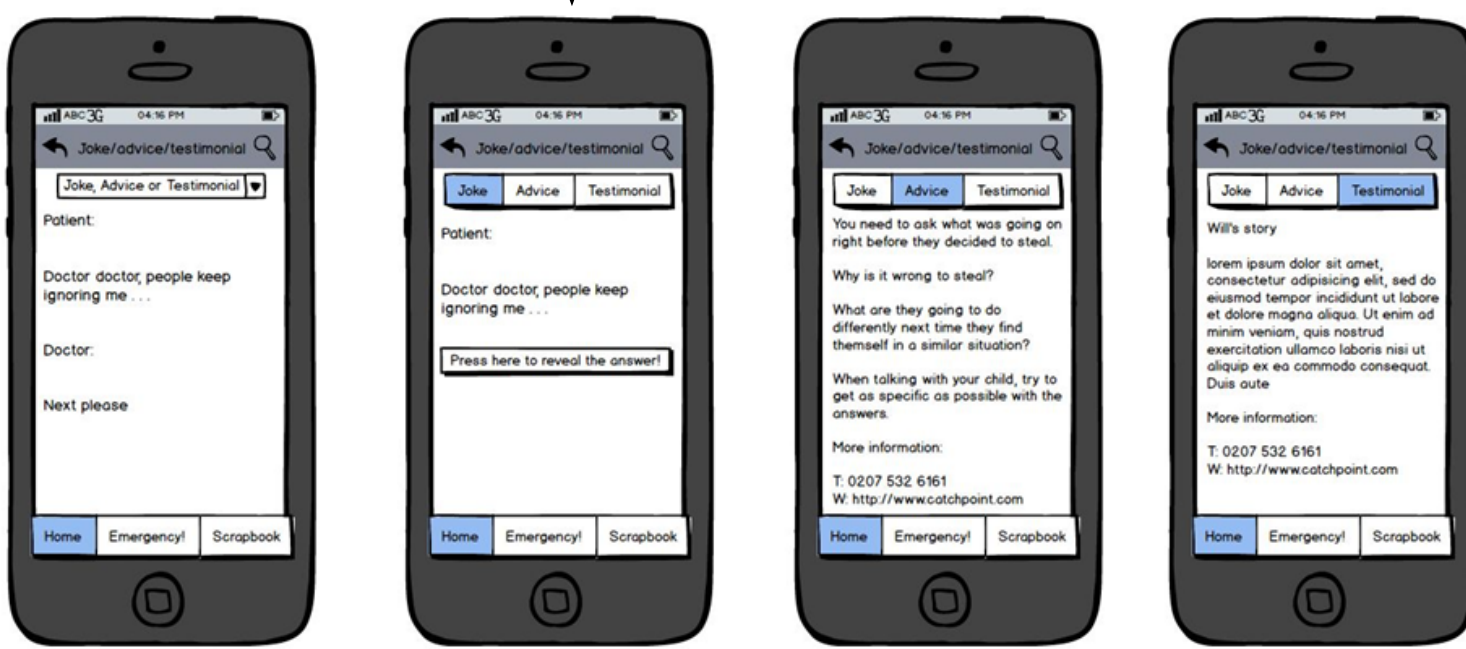

Scrapbook & Issue Log separately