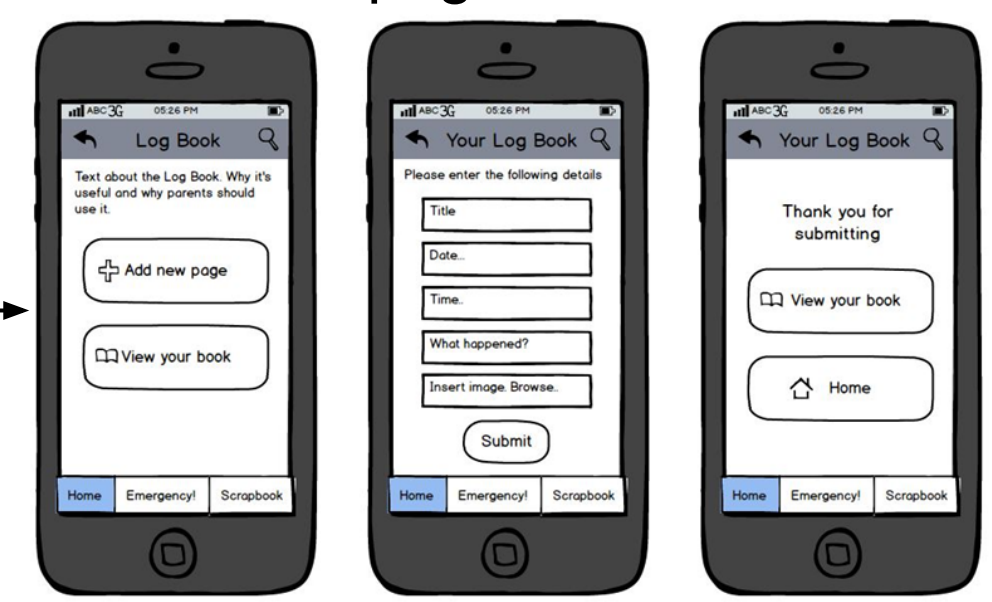

Add a new page feature