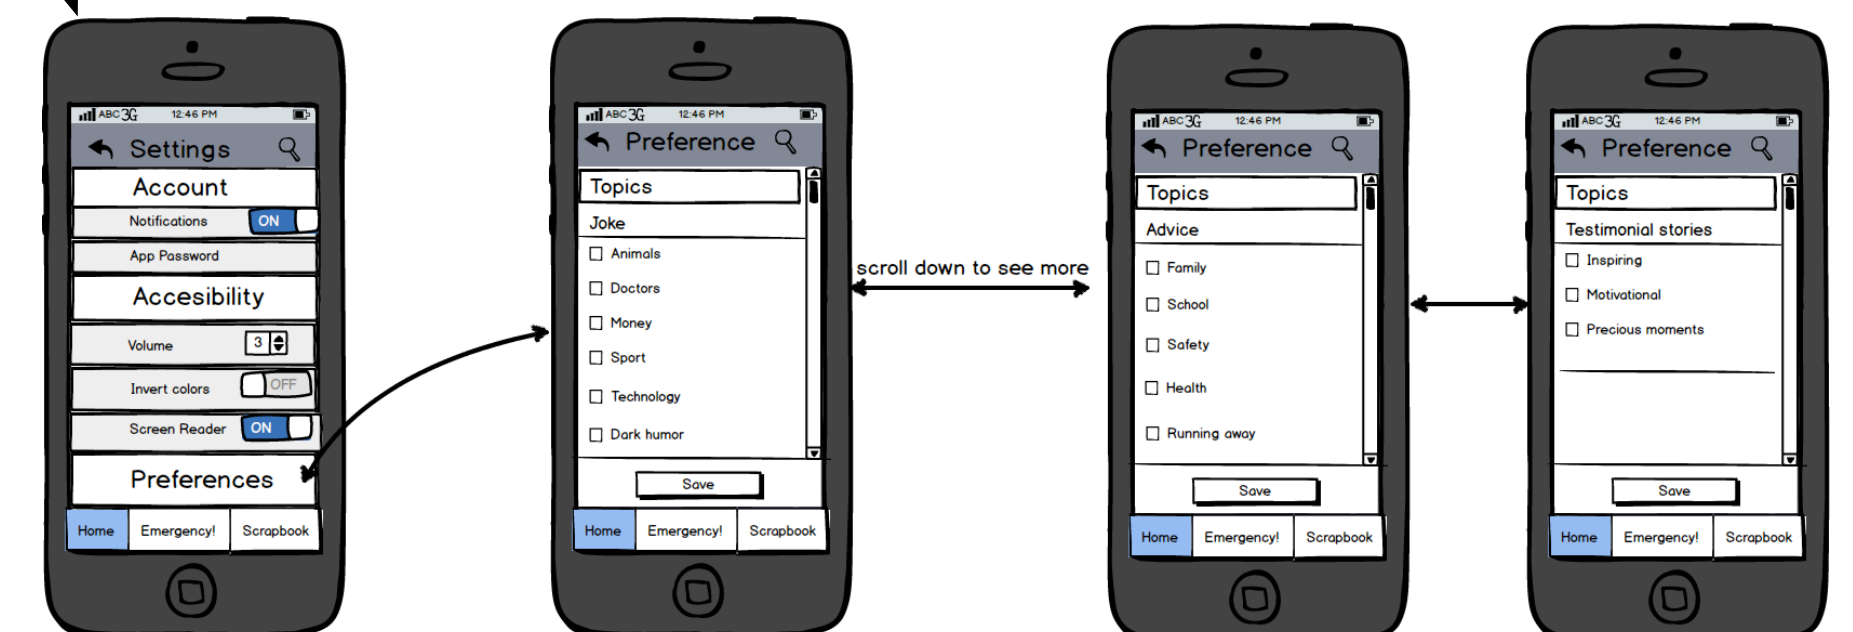

Emergency Page

Home Page

Help numbers Page

Scenario Page (user-view)

Password input pop-up window

Advice / Joke/ Testimonials as one page

Scrapbook and Issue log-in one place

Settings

Scrapbook & Issue Log separately

Issue log version 2

Add a new page feature

version 4

Issue log version 1

Issue log version 3