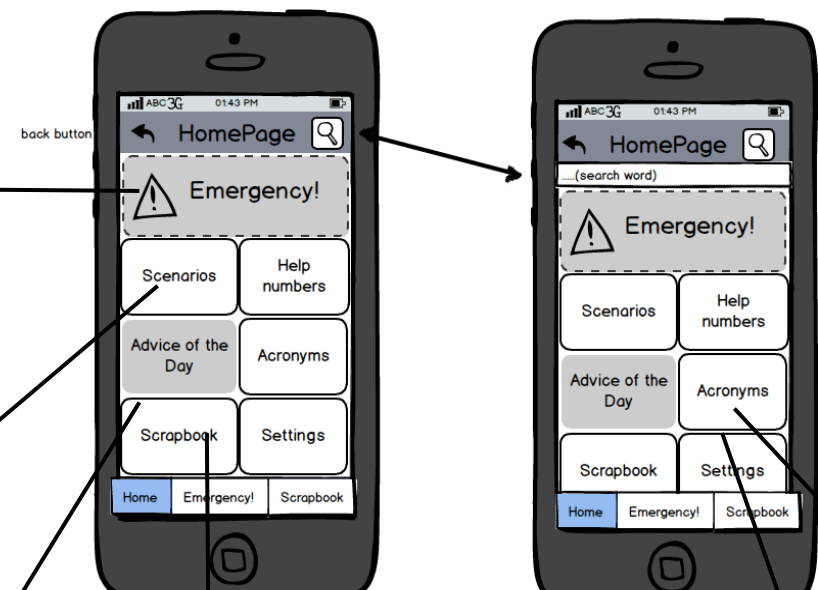

Emergency Page

Home Page

Help numbers Page

Scenario Page (user-view)

Password input pop-up window

Advice / Joke/ Testimonials as one page

Scrapbook and Issue log-in one place

Settings

Scrapbook & Issue Log separately

Issue log version 2

Add a new page feature

version 4

Issue log version 1

Issue log version 3