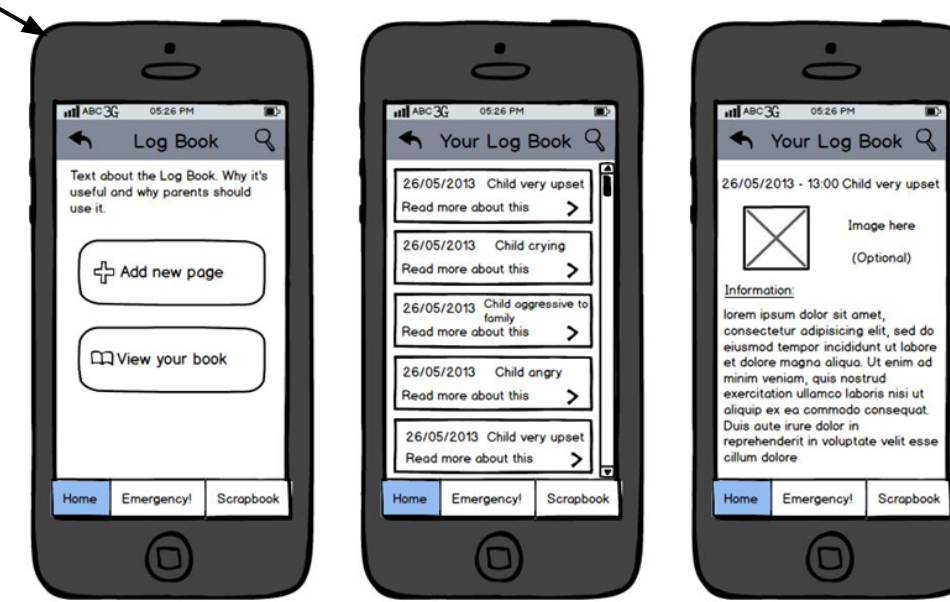

Issue log version 2