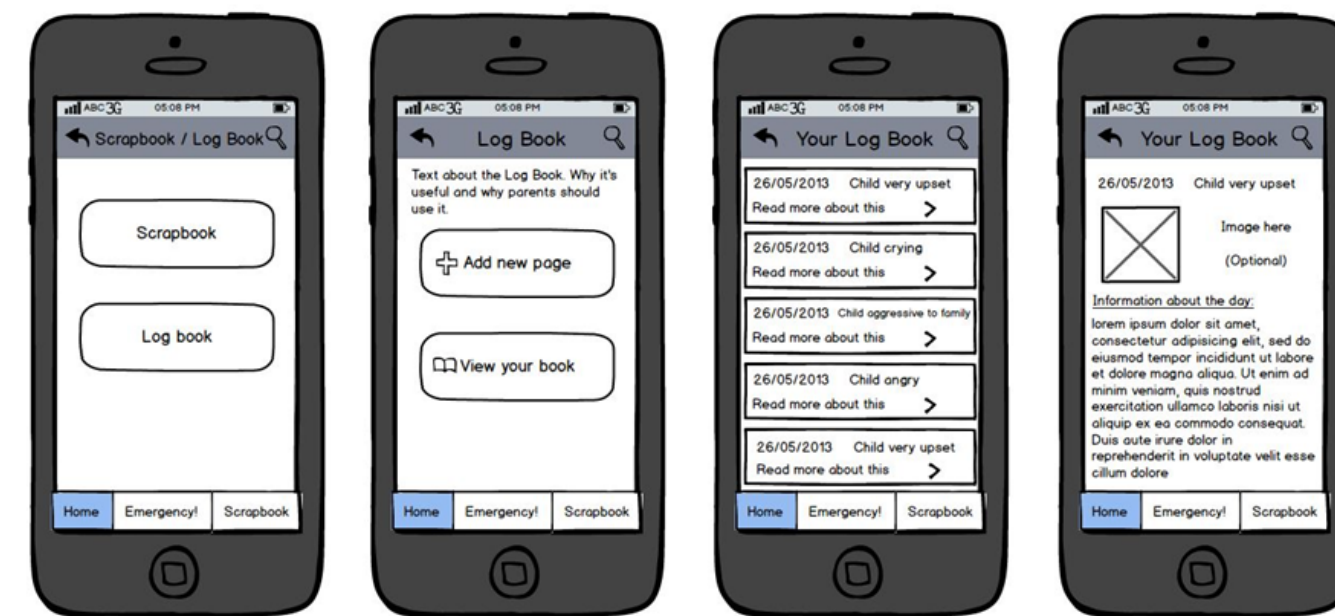

### Help numbers Page

### Scenario Page (user-view)

Password input pop-up window

Advice / Joke/ Testimonials as one page

### Scrapbook and Issue log-in one place

### Settings