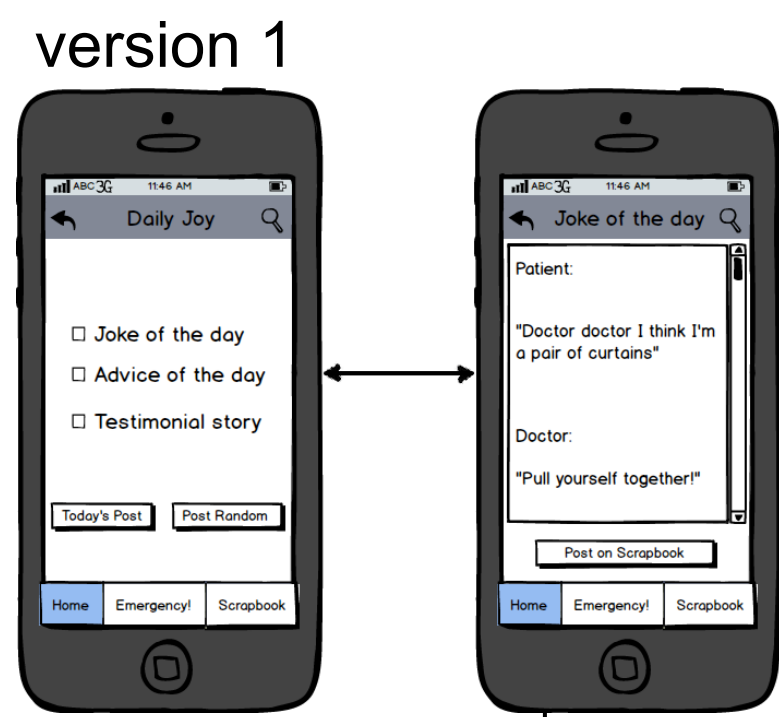

### Help numbers Page

### Scenario Page (user-view)

Password input pop-up window

Advice / Joke/ Testimonials as one page